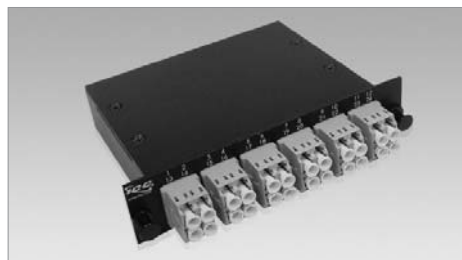

MPO Fiber Optic Cassette

I N S T A L L A T I O N I N S T R U C T I O N S

MPO Cassette

ICC's pre-terminated MPO fiber optic cassette modules are designed for a simple "plug and play" system that requires no field termination or splicing, saving significant amount of time during installation. The back end of the cassette houses an MPO adapter for quick plug and play with ICC's fiber optic MPO jumpers.

Features

- A** All of ICC's MPO Fiber Optic Cassettes are designed to easily snap into existing ICC fiber optic wall and rack mount enclosures or fiber optic patch panels.
- B** Back end of the cassette houses one MPO port for quick "plug and play" for up to 12 fibers per port.
- C** Various options for 10Gig, 50/125µm and 62.5/125µm SC and LC simplex and duplex connections.
- D** Cassettes are designed with port numbered labels to help end users with port identification.

Purchase complete for performance and value!

ICC recommends the following products for a complete installation.

LC Fiber Optic Plug and Play Cassette

- ICFC12ML1G** LC multimode, duplex, 50/125µm 10 Gig
- ICFC12MLD6** LC multimode, duplex, 62.5/125µm
- ICFC12ML50** LC multimode, duplex, 50/125µm

- 12 pre-terminated fibers

LC Fiber Optic Plug and Play Cassette

- ICFC24ML1G** LC multimode, duplex, 50/125µm 10 Gig
- ICFC24ML50** LC multimode, duplex, 50/125µm

- 24 pre-terminated fibers

SC Fiber Optic Plug and Play Cassette