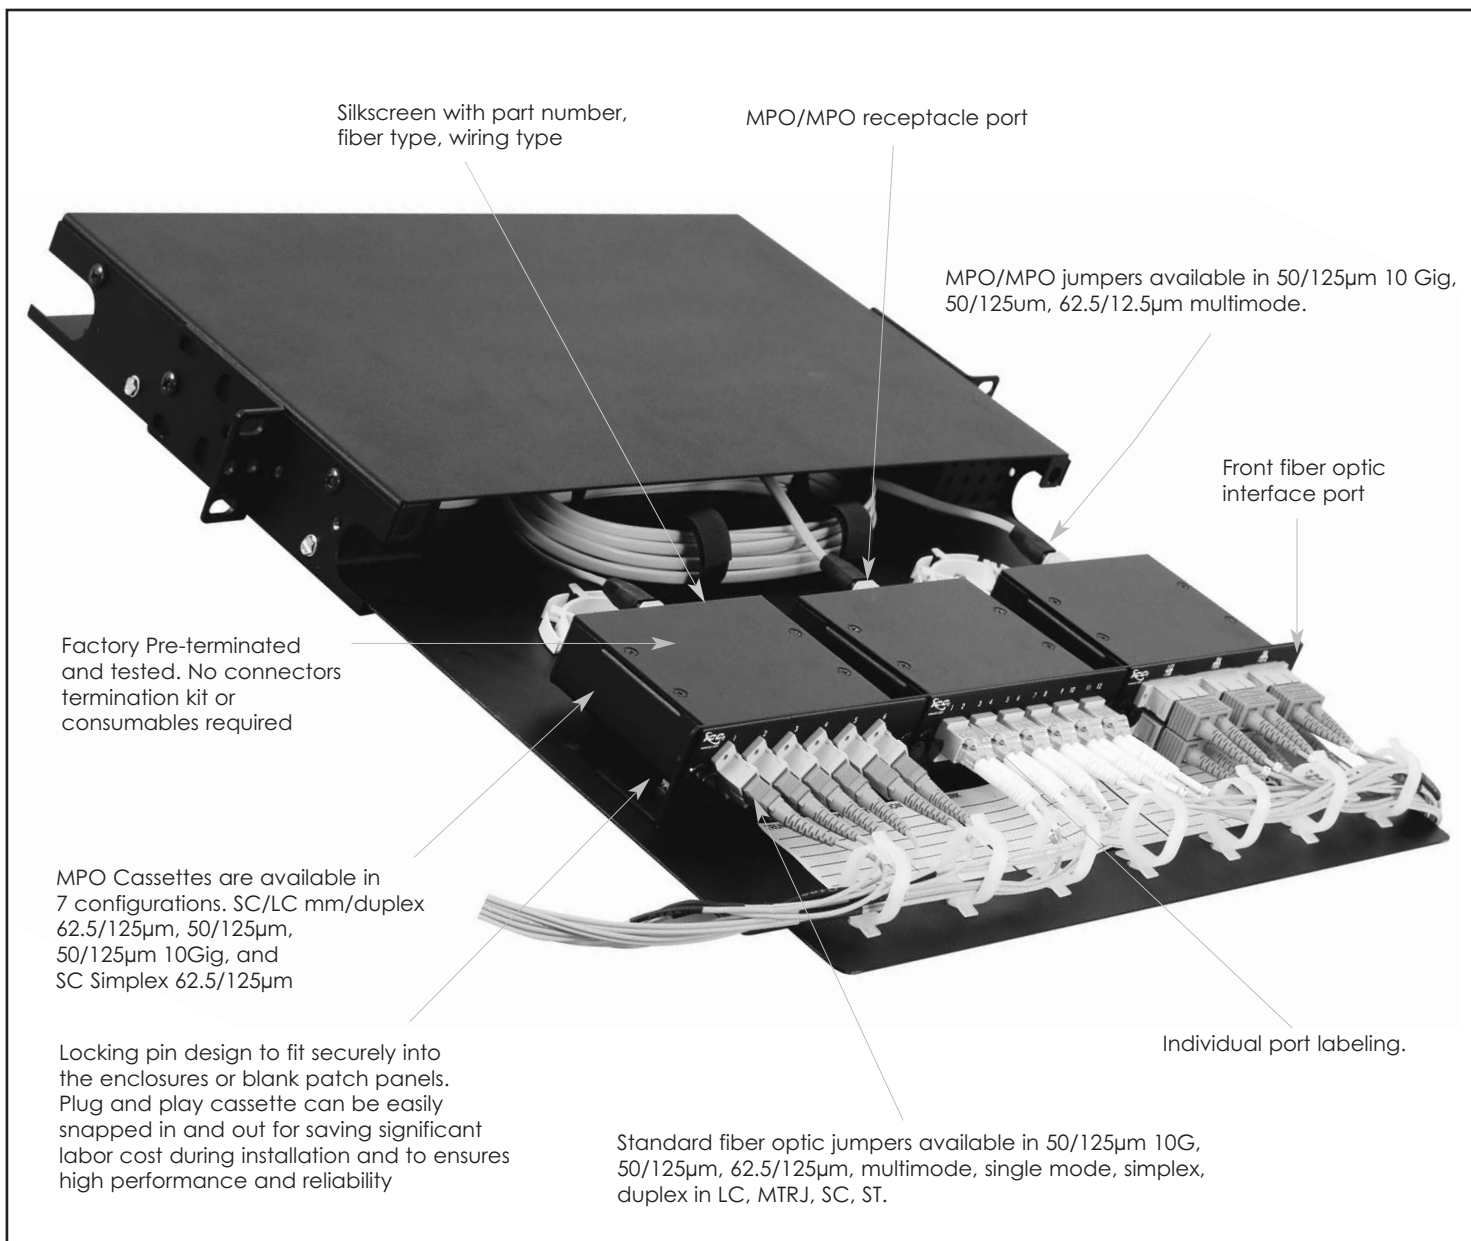

PRODUCT INFORMATION