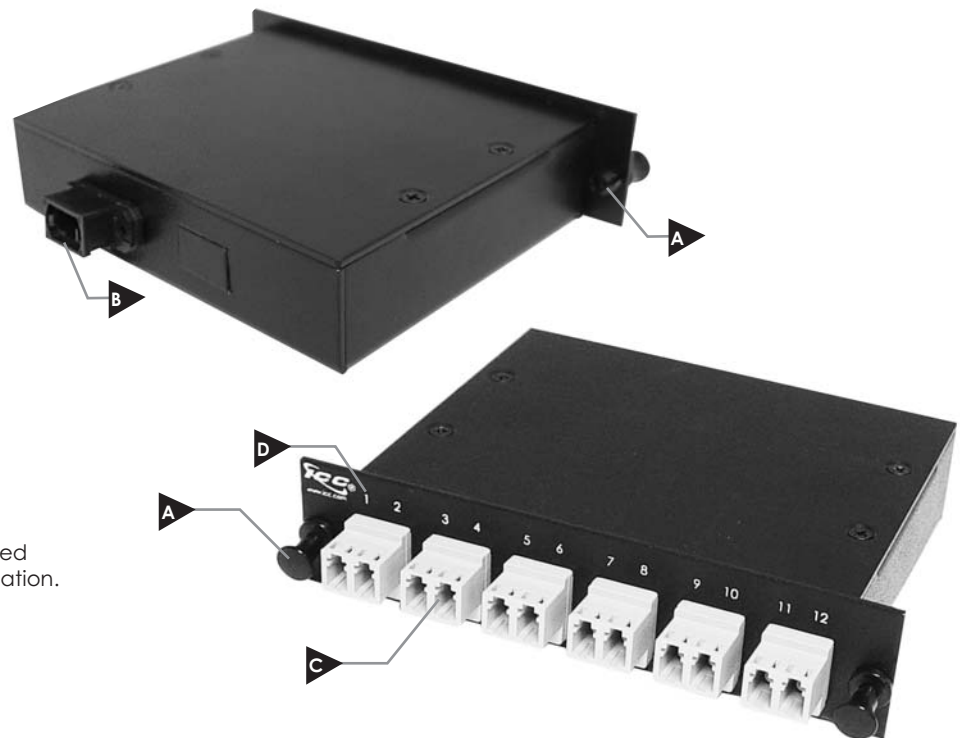

MPO Fiber Optic Cassette

I N S T A L L A T I O N I N S T R U C T I O N S

MPO Cassette

ICC's pre-terminated MPO fiber optic cassette modules are designed for a simple "plug and play" system that requires no field termination or splicing, saving significant amount of time during installation. The back end of the cassette houses an MPO adapter for quick plug and play with ICC's fiber optic MPO jumpers.

Features

- A** All of ICC's MPO Fiber Optic Cassettes are designed to easily snap into existing ICC fiber optic wall and rack mount enclosures or fiber optic patch panels.
- B** Back end of the cassette houses one MPO port for quick "plug and play" for up to 12 fibers per port.
- C** Various options for 10Gig, 50/125µm and 62.5/125µm SC and LC simplex and duplex connections.
- D** Cassettes are designed with port numbered labels to help end users with port identification.

Purchase complete for performance and value!

ICC recommends the following products for a complete installation.

LC Fiber Optic Plug and Play Cassette

- ICFC12ML1G** LC multimode, duplex, 50/125µm 10 Gig
- ICFC12MLD6** LC multimode, duplex, 62.5/125µm
- ICFC12ML50** LC multimode, duplex, 50/125µm

- 12 pre-terminated fibers

LC Fiber Optic Plug and Play Cassette

- ICFC24ML1G** LC multimode, duplex, 50/125µm 10 Gig
- ICFC24ML50** LC multimode, duplex, 50/125µm

- 24 pre-terminated fibers

SC Fiber Optic Plug and Play Cassette